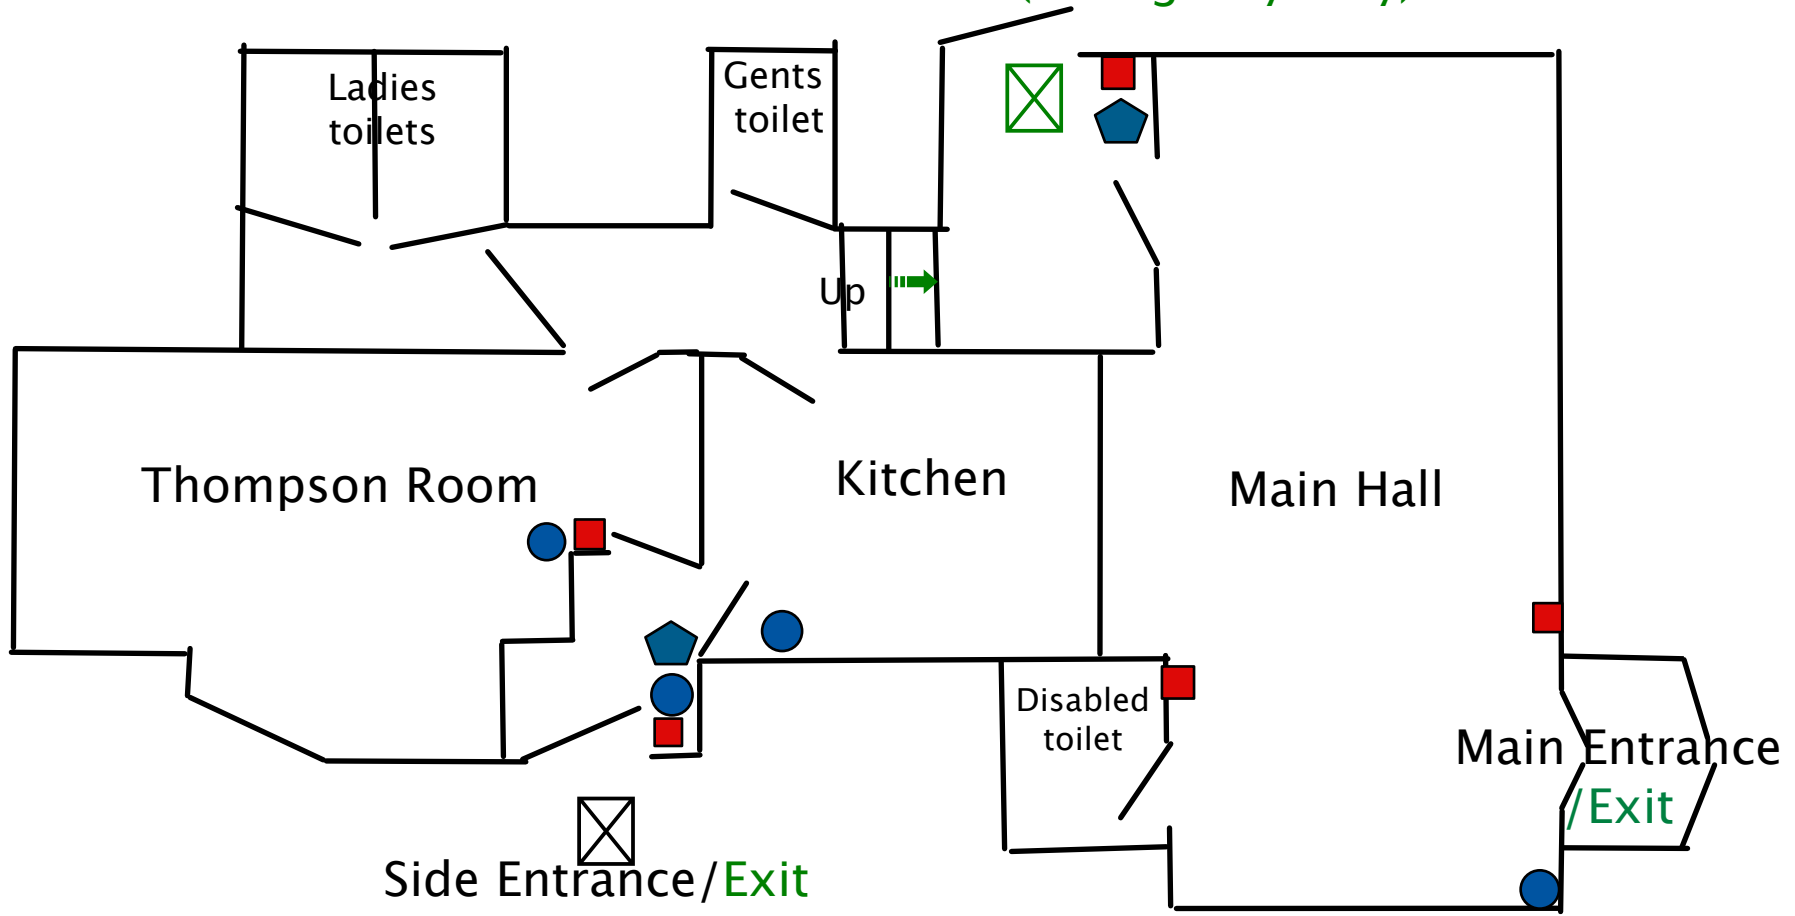

Great Salkeld Village Hall

To Muster point

Key:

-  CO2 extinguisher for electrical and small fires
-  Fire extinguisher
-  Alarm

← Main Road →